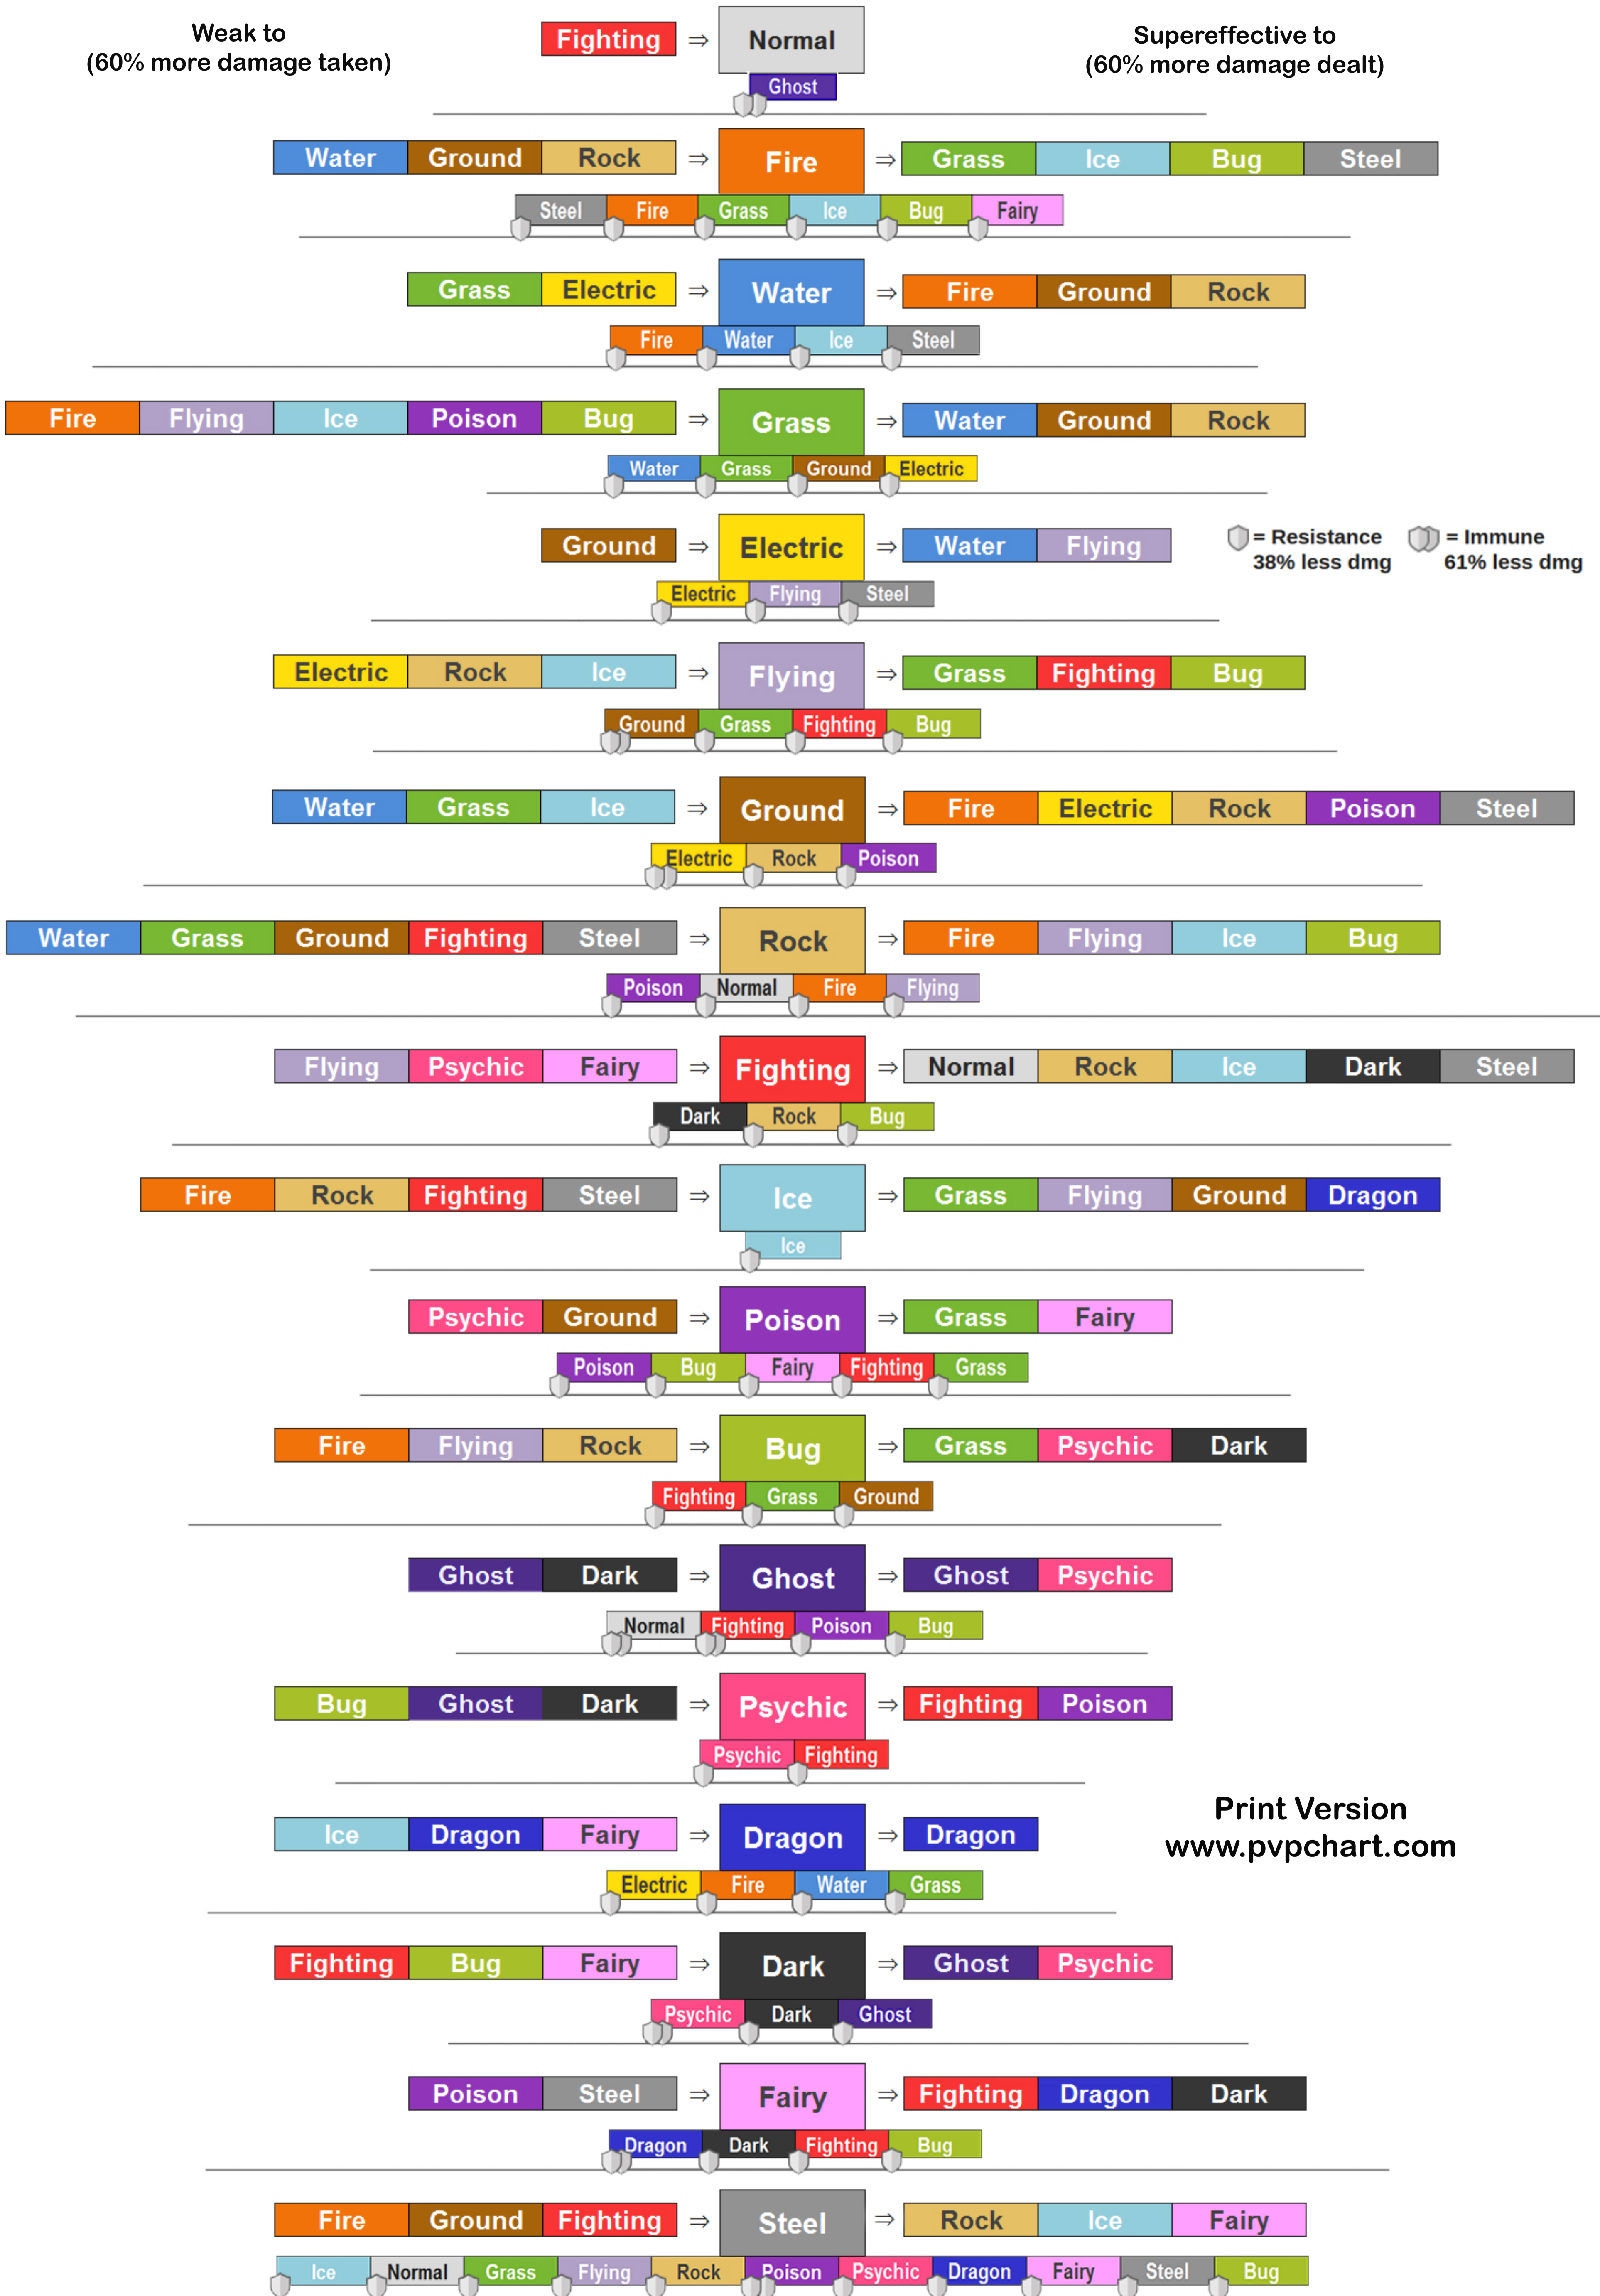

Type

Weak to
(60% more damage taken)

Supereffective to
(60% more damage dealt)

Print Version
www.pvpchart.com